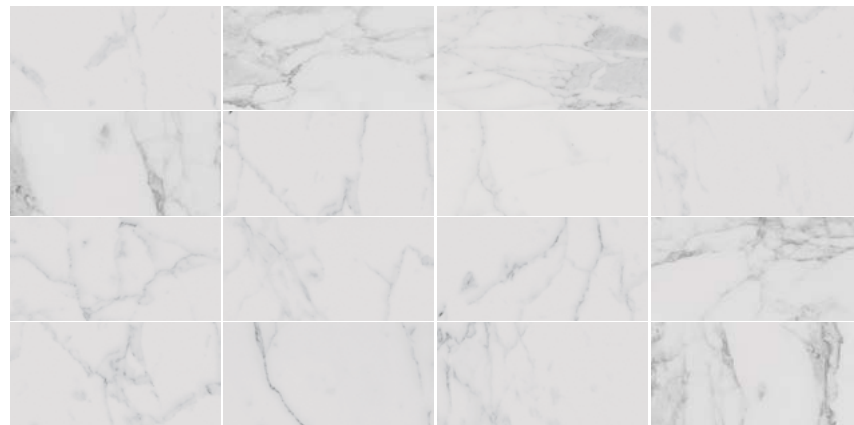

CARRARA

pasta blanca
white body

7,5x15 / 7,5x30
3"x6" / 3"x12"

revestimiento brillo
glossy wall tiling

El mármol de Carrara es una de las piedras más utilizadas por artistas de todas las épocas para crear obras de arte atemporales. Nuestro Carrara cerámico pretende también ser parte de espacios admirados a lo largo del tiempo.

Carrara marble is one of the most used stones by artists of all times to create timeless works of art. Our ceramic Carrara also aims to be part of spaces admired over time.

Carrara Gloss 7,5x15 **
(Variedad gráfica | 30 diseños diferentes)