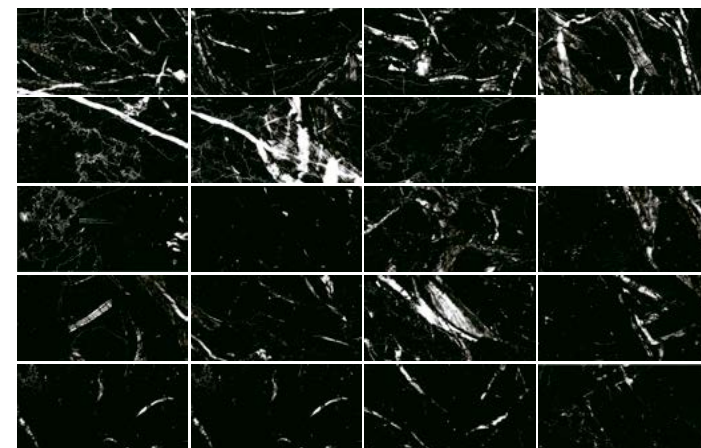

NERO MARQUINA

pasta blanca 7,5x15 / 7,5x30
white body 3"x6" / 3"x12"

Cerámica Ribesalbes presenta Nero Marquina, un homenaje a los clásicos del diseño. Un marmoleado negro pensado para los espacios más vanguardistas y que dispone de hasta 45 gráficas distintas en formato 7,5x15 cm. y 30 gráficas para el formato 7,5x30 cm.

Cerámica Ribesalbes presents Nero Marquina, a tribute to the classics of design. A black marbling designed for the most avant-garde spaces and that has up to 45 different graphics in 3"x6" format and 30 graphics for the format 3" x 12".

Nero Marquina Gloss 7,5x15 **
(Variedad gráfica | 45 diseños diferentes)