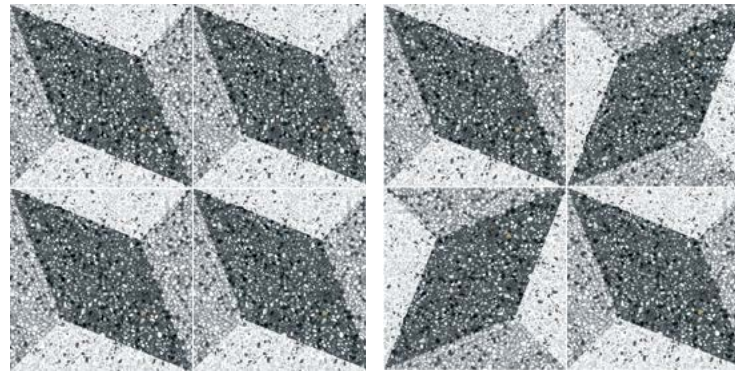

MICRO

pasta roja
red body

20x20
8"x8"

Ejemplo de colocación

Ejemplo de colocación Micro 002 20x20